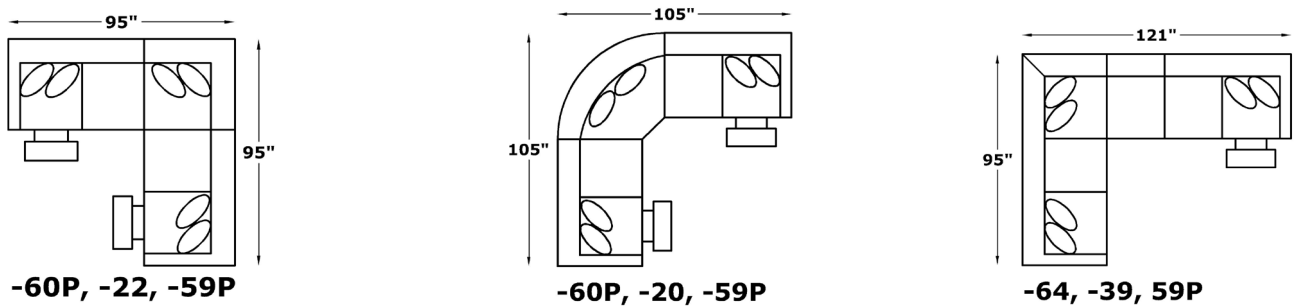

V3N0094
LAF Cuddler
W-59 D-47

V3N0095
RAF Cuddler
W-59 D-47

Suggested Layouts

CHAISE LOUNGE CONFIGURATIONS

L- CONFIGURATIONS

RECLINING CONFIGURATIONS

CUDDLER CONFIGURATIONS

We do our best to provide the most accurate dimensions. However, as with all handcrafted products, dimensions are approximate.