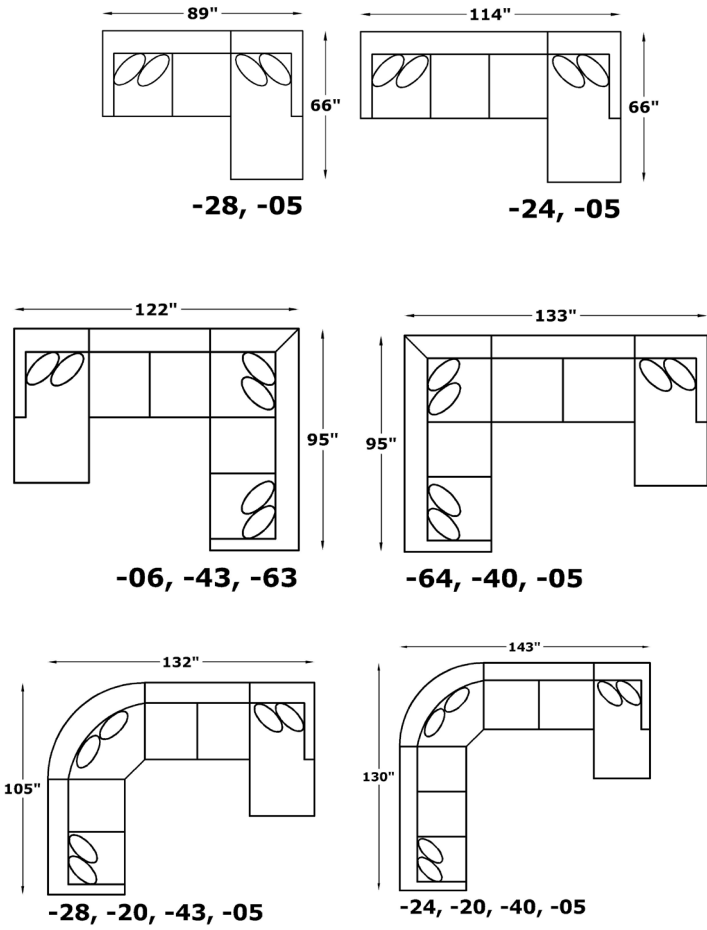

V3N0050
LAF Full Sleeper
W-68 D-38

V3N0051
RAF Full Sleeper
W-68 D-38

V3N059P
RAF Recl Loveseat
W-57 D-38

V3N060P
LAF Recl Loveseat
W-57 D-38

V3N0063
RAF Corner Sofa
W-95 D-38

V3N0064
LAF Corner Sofa
W-95 D-38

V3N0094
LAF Cuddler
W-59 D-47

V3N0095
RAF Cuddler
W-59 D-47

Suggested Layouts

CHAISE LOUNGE CONFIGURATIONS

L- CONFIGURATIONS

RECLINING CONFIGURATIONS

CUDDLER CONFIGURATIONS

We do our best to provide the most accurate dimensions. However, as with all handcrafted products, dimensions are approximate.