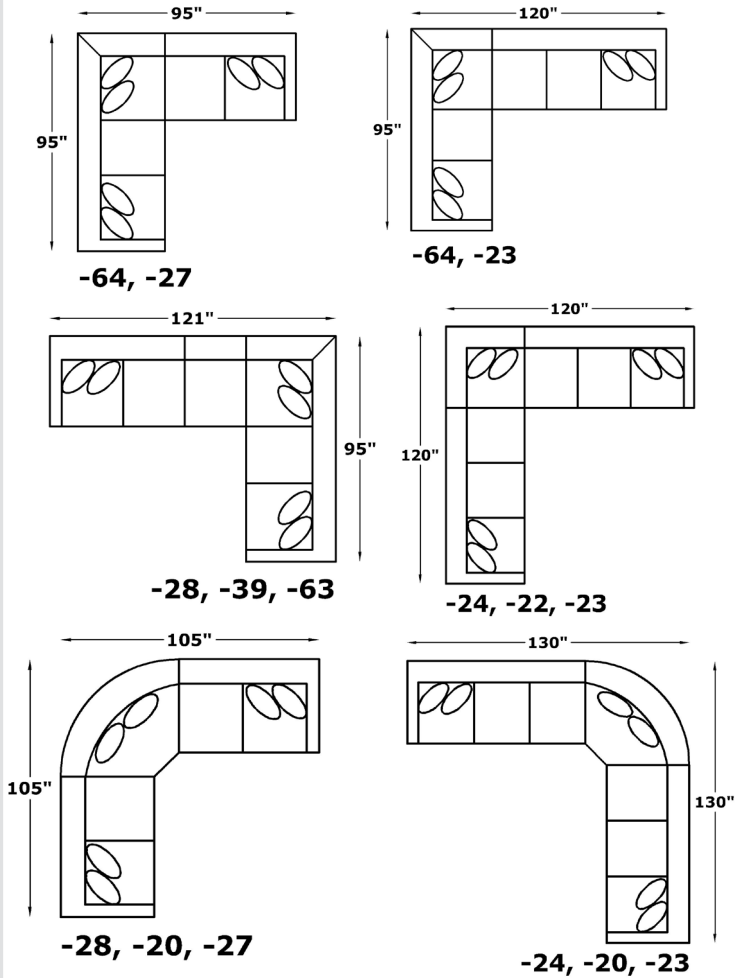

V3N0050
LAF Full Sleeper
W-68 D-38

V3N0051
RAF Full Sleeper
W-68 D-38

V3N059P
RAF Recl Loveseat
W-57 D-38

V3N060P
LAF Recl Loveseat
W-57 D-38

V3N0063
RAF Corner Sofa
W-95 D-38

V3N0064
LAF Corner Sofa
W-95 D-38

V3N0094
LAF Cuddler
W-59 D-47

V3N0095
RAF Cuddler
W-59 D-47

Suggested Layouts

CHAISE LOUNGE CONFIGURATIONS

L- CONFIGURATIONS

RECLINING CONFIGURATIONS

CUDDLER CONFIGURATIONS

We do our best to provide the most accurate dimensions. However, as with all handcrafted products, dimensions are approximate.