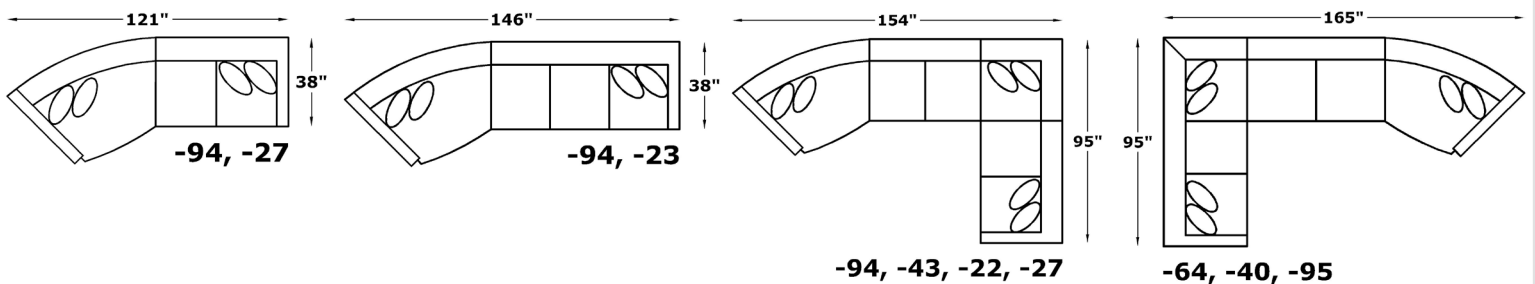

V3N0094
LAF Cuddler
W-59 D-47

V3N0095
RAF Cuddler
W-59 D-47

Suggested Layouts

CHAISE LOUNGE CONFIGURATIONS

L- CONFIGURATIONS

RECLINING CONFIGURATIONS

CUDDLER CONFIGURATIONS

We do our best to provide the most accurate dimensions. However, as with all handcrafted products, dimensions are approximate.